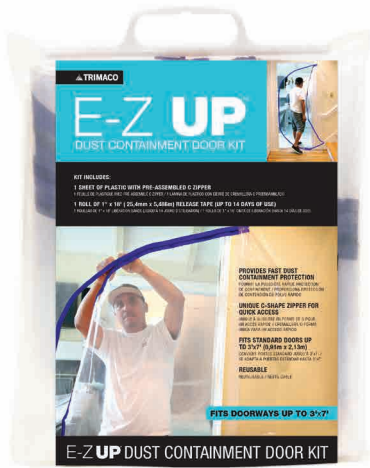

TRIMACO

E-Z UP™

DUST CONTAINMENT
DOOR KIT

**DURABLE &
REUSABLE!**

Fits standard doors up to
3ft x 7ft

PROVIDES **FAST DUST CONTAINMENT** PROTECTION

E-Z UP™

DUST CONTAINMENT DOOR KIT

Trimaco's E-Z Up™ Dust Containment Door Kit provides fast dust containment protection. The unique C-shape zipper allows for quick access in and out of the jobsite. The kit can even be re-used! Just re-apply with new E-Z Up™ Double-Sided Seam Tape.

Item #		Pack
54740	fits standard doors up to 3'x7'	6

PROVIDES FAST DUST CONTAINMENT PROTECTION
UNIQUE C-SHAPE ZIPPER FOR QUICK ACCESS
REUSABLE

WARNING: Test tape on a discrete surface before applying to the doorway.

KIT INCLUDES:

- 1 sheet of plastic with pre-assembled C zipper
- 1 roll of 1" x 18' release tape (up to 14 days of use)

TRIMACO

SAVE TIME + SAVE MONEY

1.800.325.7356 | WWW.TRIMACO.COM

E-ZUpDustDoorUS1216