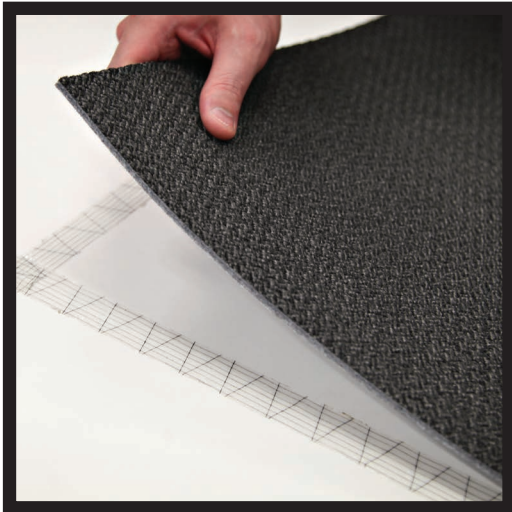

SCRIM REINFORCED TAPE

FOR PERMANENT ADHESION

Trimaco's Scrim Reinforced Tape is ideal for adhering flooring, molding, trim and baseboards. This heavy duty double-sided tape won't budge! It's strong, odor free, and extra tacky - sticking to almost any surface. Lays out flat and fast with an easy to remove liner backing.

Item #	Size	Qty
39721	1"x164' (25mmx50m)	12/box
39722	1.5"x164' (38mmx50m)	8/box
39723	3.5"x164' (89mmx50m)	3/box
39726	6"x164' (152mmx50m)	2/box
39729	9.5"x164' (241mmx50m)	1/box

DOUBLE-SIDED

EASY INSTALLATION